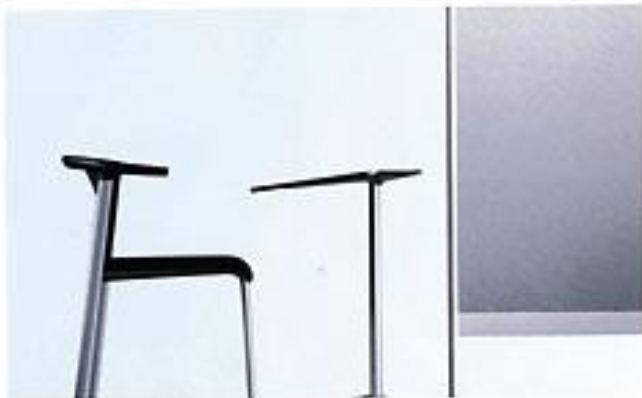

Quicky lives up to its name. Appropriate for classroom use, it opens and closes at the blink of an eye, creating extra work space as desired. What's more, the lightweight table is not only stackable but also interconnectable, thanks to a simple mechanism. Veneered tabletops come in birch or beech. Available in five sizes.

Lammhults
Sweden
T +46 4 7226 9800
info@lammhults.se
www.lammhults.se

Confair

Design: Fritz Frenkler, Justus Kolberg

Stackable, lightweight and strong, the Confair chair can be covered in various fabrics or leathers from the Wilkhahn collection. A black backrest relies on solid-coloured polypropylene to hide scratches. A desktop provided with casters has a tilt function. Frames are available in polished, anodized, coated or chromed aluminium.